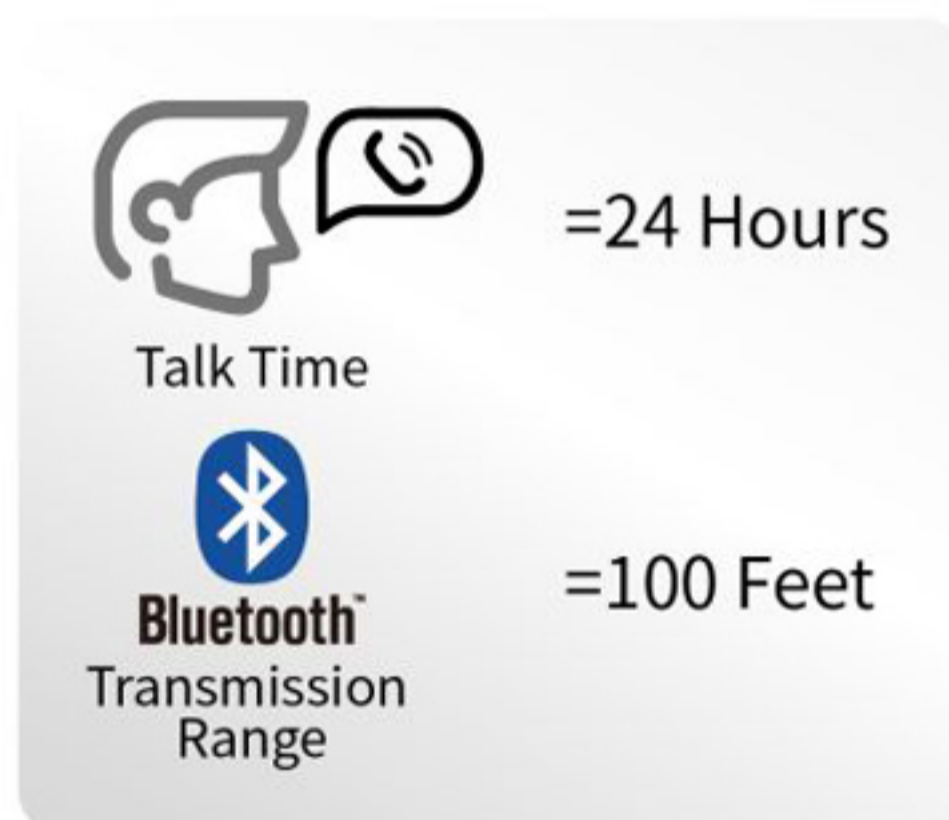

### ADDASOUND INSPIRE 16 Bluetooth Headset

INSPIRE 16 is a Bluetooth headset for office, work-at-home and UC users who want to have an ideal wireless headset at an affordable price. It frees you from your desk, and you can walk and talk, making an ideal and comfortable working style. With dual connectivity, INSPIRE 16 makes it easy to switch between mobile devices and PC. You can deploy the headset easily using plug-and-play Bluetooth adapter. Enjoy your wireless freedom with this ideal companion!

- Crystal-clear sound
- All-day comfort
- Convenient call control
- Bluetooth adapter included
- Travel bag included

Neodymium speakers deliver more powerful and richer sound.

Connect to two Bluetooth devices at the same time and remember up to eight devices.

Up to 24 hours of talk time and 100 feet transmission range.

Easy management with call and music control, Bluetooth pairing, volume +, volume -, mute on the headset.

Call answer/end is available on phone call or Microsoft Teams call.